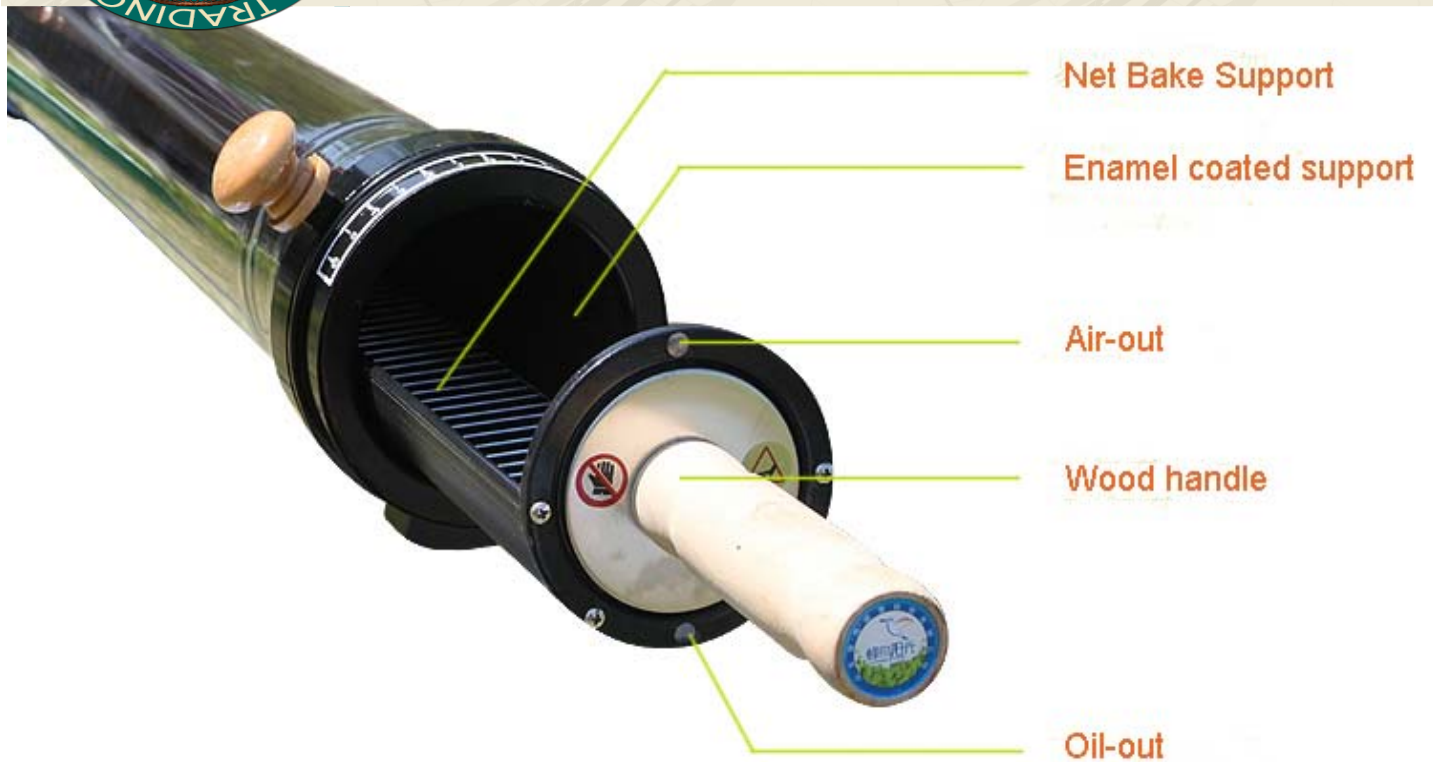

N. W.	9.5kgs
Bake support V.	φ 88mm; length 740mm
Product Size	100cm x 80cm x 70cm
Packing Size	100cm x 26cm x 16cm
Absorb area	1.2m x 0.625m = 0.75m²
Power input	900W (Good sunshine) 650W (Normal sunshine)
Temp. available	350°C (Good sunshine)
Working temp.	80°C - 300°C
Cooking time	3-30minutes
Pre-heating	150°C 10minutes
Box color	Green/Red/Blue
Accessories	2cups

Do you want a happy weekend with girlfriend?